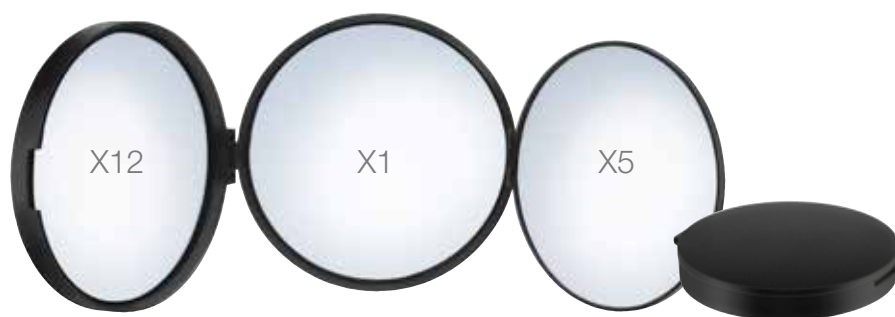

FK483EP

Make-up Mirror LED, Swing arm
200 x 200 mm, Arm length 340 mm

FK486EP

Make-up Mirror LED, Swing arm
Ø 200 mm, Arm length 340 mm

FK491EP

Make-up Mirror LED, Swing arm
Ø 200 mm, Arm length 380 mm

FK492EP

Make-up Mirror LED, Swing arm
200 x 200 mm, Arm length 380 mm

FK488EP
Make-up Mirror LED, Free standing
Ø 215 mm, Height 380 mm

FK487EP
Make-up Mirror LED, Swing arm
Ø 215 mm, Arm length 340 mm

FB627 (Black)
FX627 (White)
Travel-/ Make-up Mirror LED
Ø 120 mm

FB444 (Black)
FK444 (Chrome)
Table-/Make-up Mirror LED
Ø 180 mm

FB625
Make-up Mirror LED with Suction cups
Ø 120 mm

FX625
Make-up Mirror LED with Suction cups
Ø 120 mm

FB623
Travel-/ Make-up Mirror
Ø 100 mm